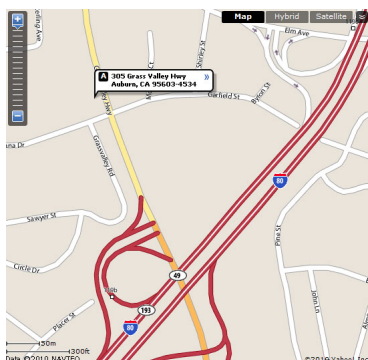

From Sacramento:

Take the I80 East Interstate Freeway towards Reno
Go approx. 26 miles to the Hwy.49 ,Placerville,Grass Valley exit
Make a left at the off ramp stoplight and stay in the fast lane
Go about 2/10ths of a mile on the left to RV Connection 305 Grass Valley Hwy. (Hwy 49)

From Reno:

Take the I80 Interstate Freeway towards Sacramento--San Francisco
Go approx. 98 miles to the HWY.49,Placerville,Grass Valley exit
Make a Left at the off ramp stoplight and stay in the fast lane
Go about 1/10th of a mile on the left to RV Connection 305 Grass Valley Hwy. (Hwy 49)

[View Larger Map](#)